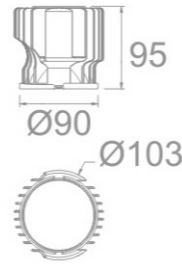

YLD-LD607-35W

DATOS TÉCNICOS