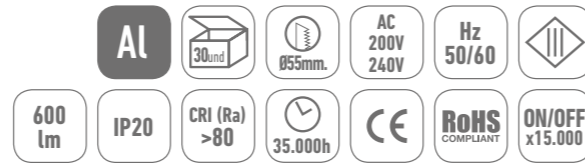

LC1431R-W Blanco

DATOS TÉCNICOS