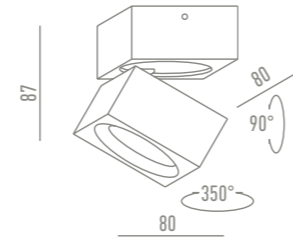

LC1329-CH Cromo

DATOS TÉCNICOS