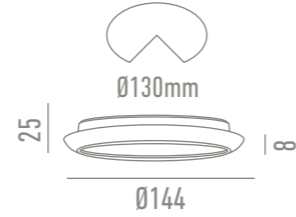

LC1483R-15W

Al	30_{und}	Ø130mm.	AC 180V 240V	Hz 50/60	III
IP44	CRI (Ra) >80	35.000h	CE	RoHS COMPLIANT	ON/OFF x15.000

OPCIONES

15W	1.200 lm	120°	4.000K