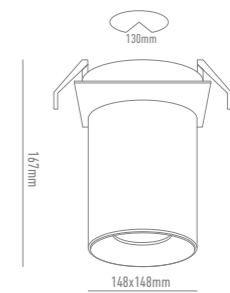

NC2156-35W

LA CALIDAD NUNCA ES UN ACCIDENTE;
SIEMPRE ES EL RESULTADO DE UN
ESFUERZO DE LA INTELIGENCIA.

John Ruskin