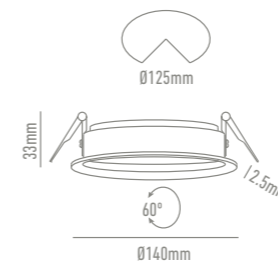

ACCESORIOS BLOQUES LUMÍNICOS

NC2119-35W

*Sólo versión
W (Blanco) y
CH (Cromo)