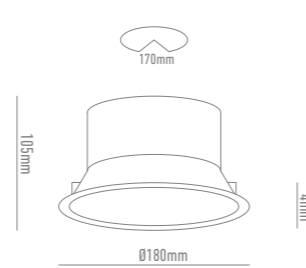

NC2138-35W