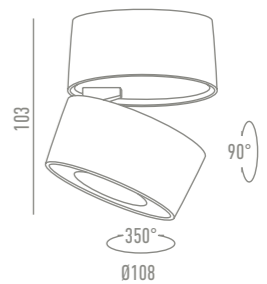

LC1298-M-W Blanco

DATOS TÉCNICOS

Al	10 und	AC 200V 240V	Hz 50/60	
IP20	CRI (Ra) >80	35.000h	CE	RoHS COMPLIANT
			ON/OFF x15.000	

GAMA DE COLORES

OPCIONES

	10W	800 lm	23°	3.000K