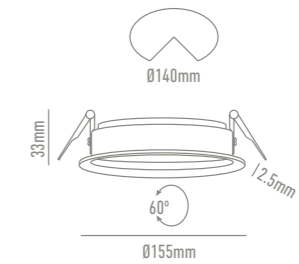

NC2119-35W