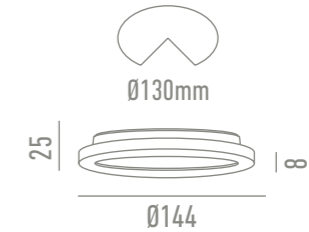

Chromium Downlight, made of 6063 aluminium and chromed by electrolysis.

LC1482R-CH Cromo

LC1482R-11W

OPCIONES

LC1482R-15W

OPCIONES

LC1482R-18W

OPCIONES