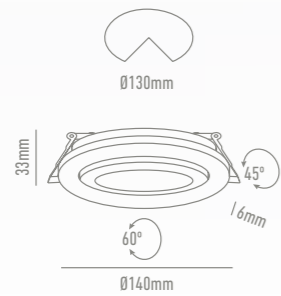

ACCESORIOS BLOQUES LUMÍNICOS

*Sólo versión
W (Blanco) y
CH (Cromo)