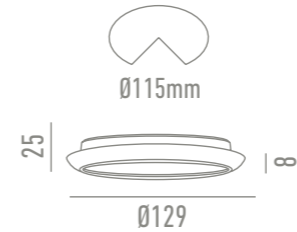

LC1484R-11W

Al	30_{und}	Ø115mm.	AC 180V 240V	Hz 50/60	III
IP44	CRI (Ra) >80	35.000h	CE	RoHS COMPLIANT	ON/OFF x15.000

OPCIONES

11W	800 lm	120°	4.000K