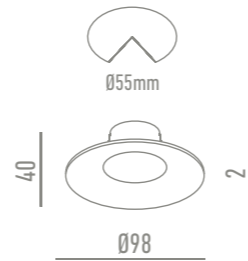

LC1431R-W Blanco

DATOS TÉCNICOS