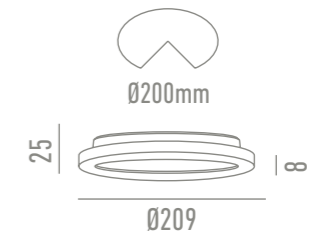

LC1482R-23W