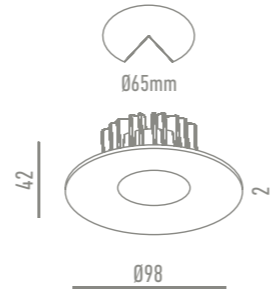

LC2004R-B-CH Cromo

DATOS TÉCNICOS