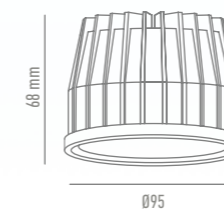

YLD-220V-20W