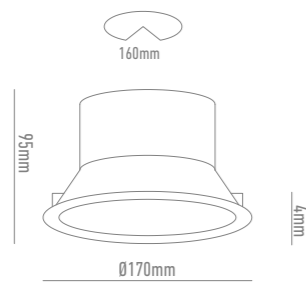

NC2138-20W