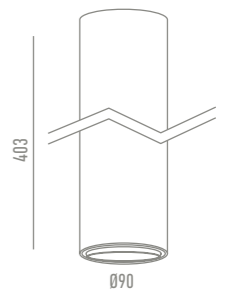

LC1283-BK Negro grafito*

DATOS TÉCNICOS

*Solo disponible en versión 3000K

GAMA DE COLORES

OPCIONES