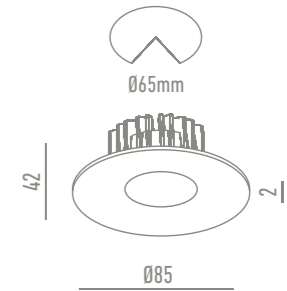

LC2004R-S-W Blanco

DATOS TÉCNICOS

OPCIONES

GAMA DE COLORES