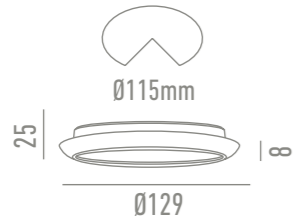

LC1483R-11W

Al	30_{und}	Ø115mm.	AC 180V 240V	Hz 50/60	III
IP44	CRI (Ra) >80	35.000h	CE	RoHS COMPLIANT	ON/OFF x15.000

OPCIONES

11W	880 lm	120°	4.000K