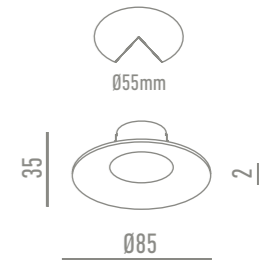

We introduce a wide variety of classic and modern designs with different light options.

Join us, illuminate and decorate!

LC1428R-W Blanco

DATOS TÉCNICOS

OPCIONES

LC1428SQ-W Blanco

DATOS TÉCNICOS

OPCIONES