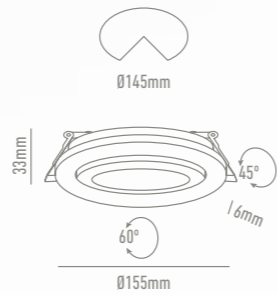

ACCESORIOS BLOQUES LUMÍNICOS

*Sólo versión
W (Blanco) y
CH (Cromo)