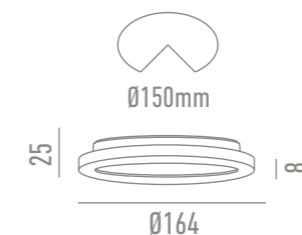

Chromium Downlight, made of 6063 aluminium and chromed by electrolysis.

LC1482R-CH Cromo

LC1482R-11W

OPCIONES

LC1482R-15W

OPCIONES

LC1482R-18W

OPCIONES