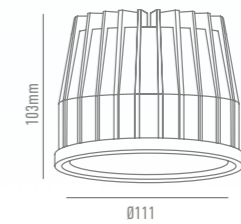

YLD-220V-35W